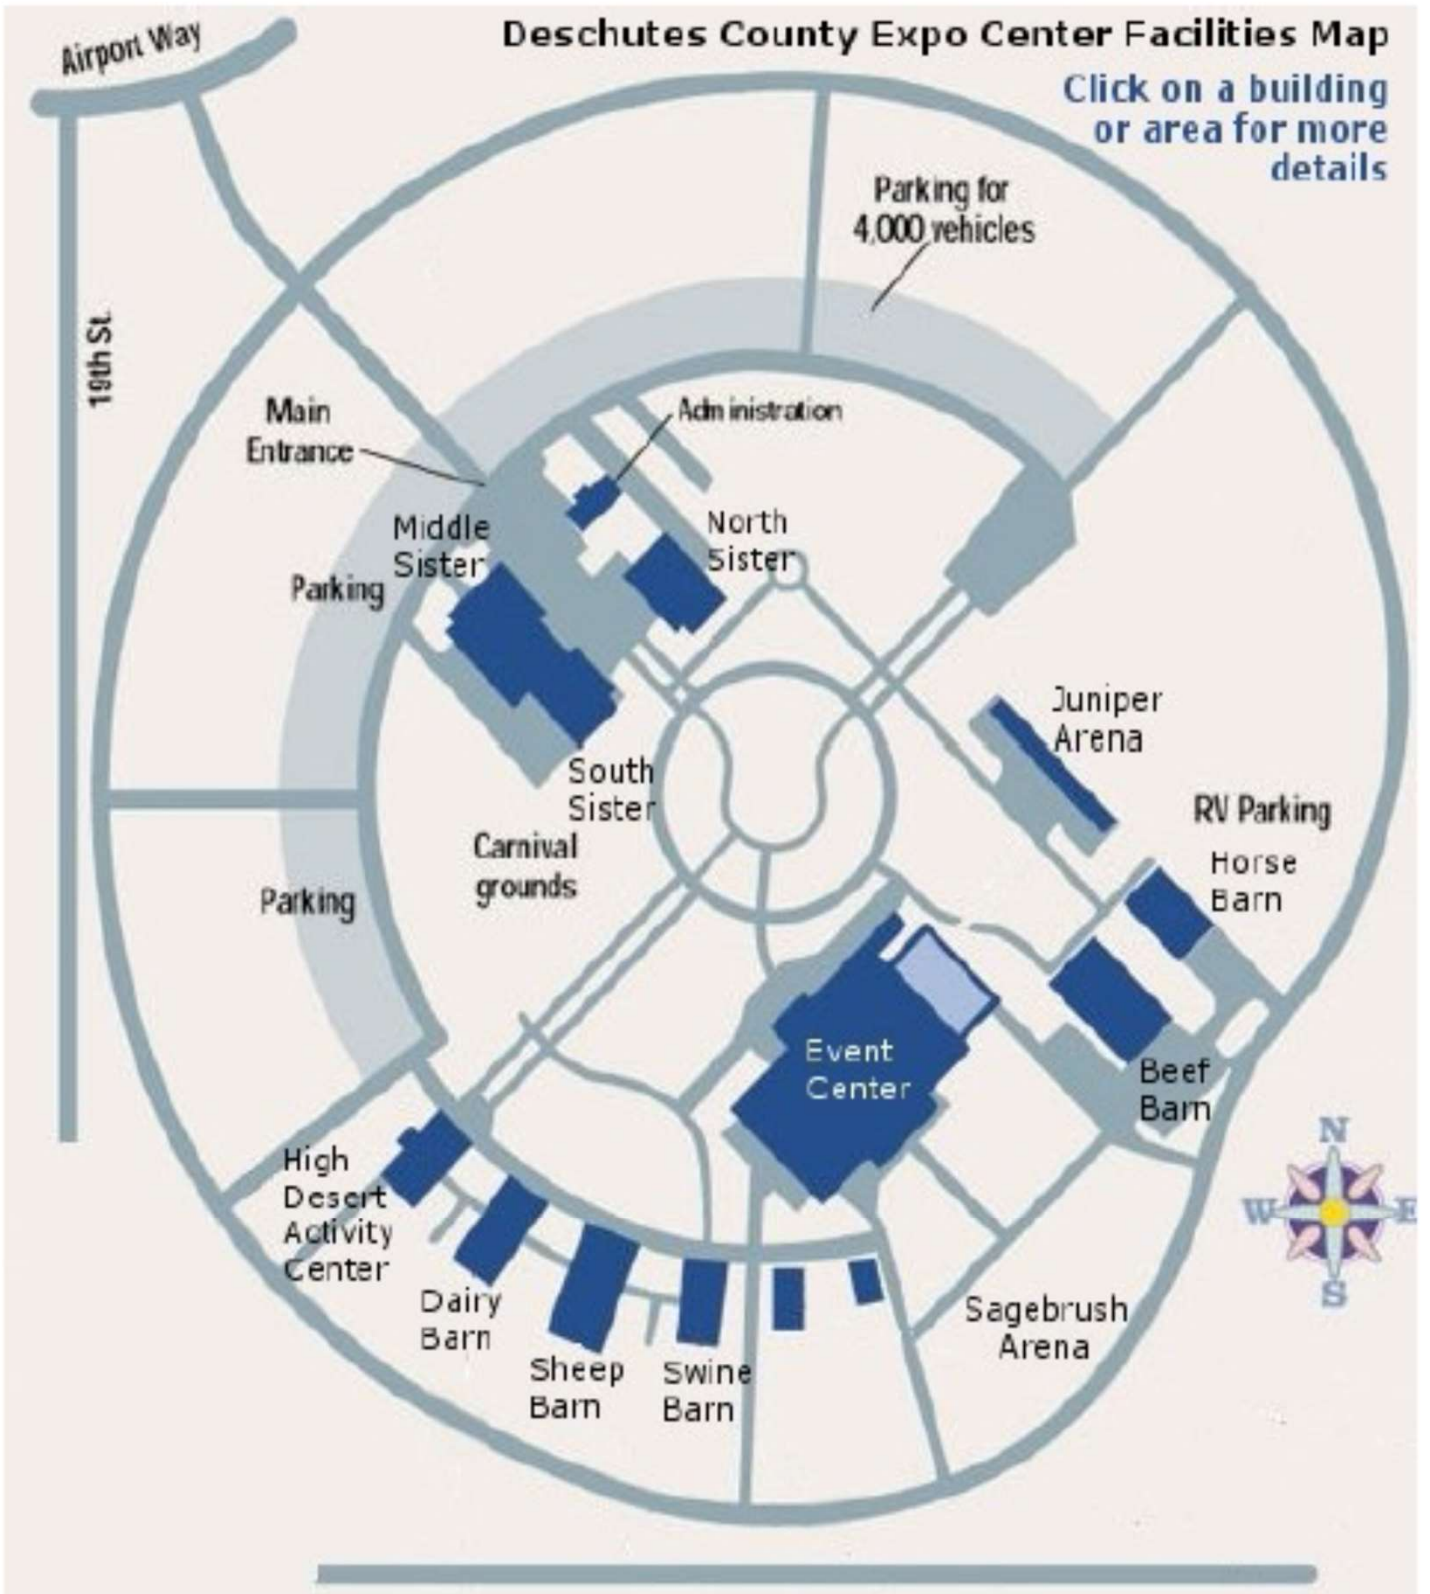

State Stalls

Stalls Tack Total

Blue Mountain	28	4	32	Sheep 32
Central	17		17	Sagebrush 17
NE	52	9	61	Beef 61
North Valley	71	19	90	Beef 90
North West	68	12	80	Dairy 80
Southern	74	9	83	Sagebrush 83
South Valley	63	14	77	Sheep 77
TRV	52	12	64	Swine 64
WIL	61	13	74	Horse 74

Total

486 92 578

Barns

Horse	75	WIL 74(Open 1)	0
Beef	151	NE 61, NV 90	0
Beef Annex	0		0
Sagebrush	20	SO 20	20
Sagebrush Annex	80	SO 63, CE 17	80
Swine	64	Swine 64	0
Sheep	109	BM 32, SV 77	0
Dairy	60	NW 60	60
Dairy Annex	20	NW 20	20
Rodeo Stock Hill	0		0
	579		

Portable Stalls Needed	180
-------------------------------	------------

Deschutes County Expo Center Facilities Map

Click on a building or area for more details

Horse Barn

Front Camping

WIL Philomath
WIL Philomath
WIL Philomath
WIL Philomath
WIL Philomath
WIL Philomath
WIL Philomath
WIL Philomath
WIL Philomath
WIL Philomath
WIL Central
WIL Central